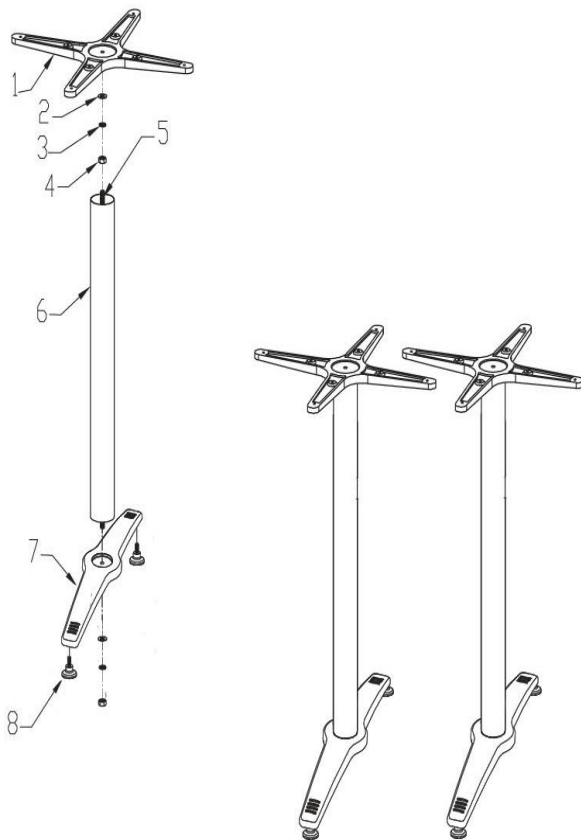

GH985

Aluminium Twin Leg Table Base

Parts List :

1		2 x Spider
2		4 x Flat Washers
3		4 x Spring Washer
4		4 x Hexagonal Nut
5		2 x Rod
6		2 x Pole
7		2 x Base
8		4 x Screw Foot Caps
9		1 x Hexagonal Nut Tightening Tool

Important : Please note screws required to fix the base to Nisbets's predrilled table tops are supplied with the table top carton