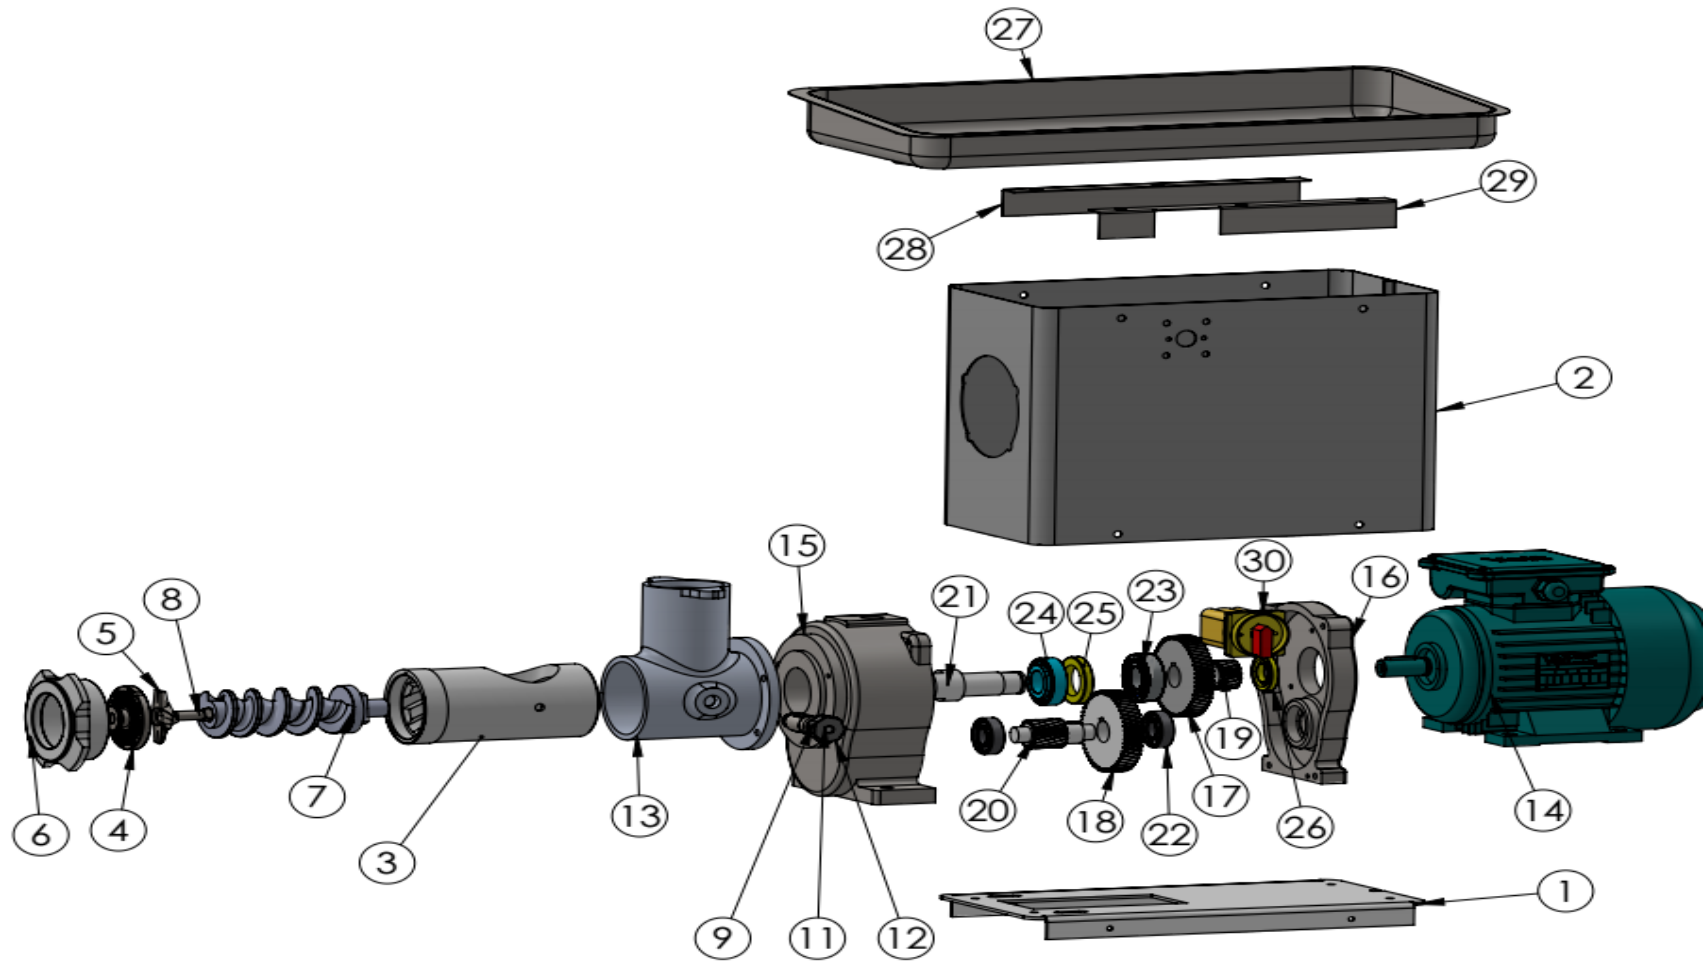

7054.0045

Onderdelen informatie
Erzatzteil information
Spare part information
Information de pièces

POS:	Art.No.:	Omschrijving:	Aantal:
1		Bottom Chassis	1
2		Body Plate	1
3		Removable Head	1
4	DIV.	Grinder Plate (3,0-3,5-4,5-6,0-8,0-10,0-12,0)	1
5	9280.2625	Knife	1
6		Ring	1
7		Tube	1
8		Top End	1
9		Check Valve	1
10		Spring Pin	1
11		Check Valve Stopper	1
12		Check Valve Handle	1
13		Aluminium Throat	1
14		Motor	1
15		Gearbox	1
16		Gearbox Cover	1
17		Clutch Gear	1
18		Polyamid Gear	1
19		Motor Gear	1
20		Pinion Gear	1
21		Clutch Shaft	1
22	9725.0030	Ball Bearing	1
23	9725.0034	Ball Bearing	1
24		Ball Bearing	1
25		Clutch Seal	1
26		Motor Seal	1
27		Tray	1
28		Tray Bottom Sheet	1
29		Tray Bottom Sheet	1
30		Button	1