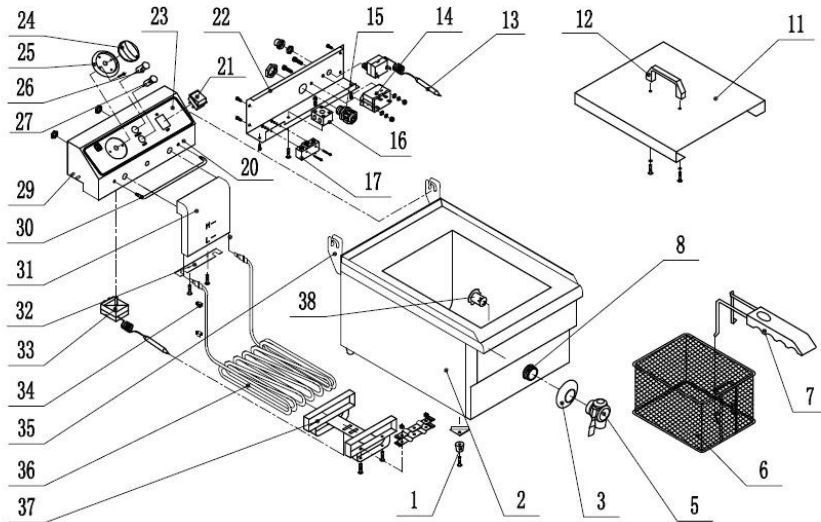

7455.1000

Onderdelen informatie

Erzatsteil information

Spare part information

Information de pièces

21	Power Switch	1	38	Filter	1
20	Electric Box	1	37	Heating Element Support	1
17	Microswitch	1	36	Heating Element	1
16	Terminal	1	35	Support	2
15	Cable Lock	1	34	Clamp 2	4
14	Relay	1	33	Thermostat	1
13	Security Thermostat	1	32	Clamp 1	2
12	Handle for Cover	1	31	Oil Indicator	1
11	Cover	1	30	Pushrod for Frying Basket	1
8	Oil letout Pipe	1	29	Turning Axis	4
7	Handle for Basket	1	27	Heating Indicator Light	1
6	Frying Basket	1	26	Power Indicator Light	1
5	Valve	1	25	Base of the Kon	1
3	Gasket	1	24	Knob	1
2	Body	1	23	PVC	1
1	Plastic Leg	4	22	Electric Box Cover	1
NO.	Name	QTY	NO.	Name	QTY

	Model	7455 1000
--	-------	-----------