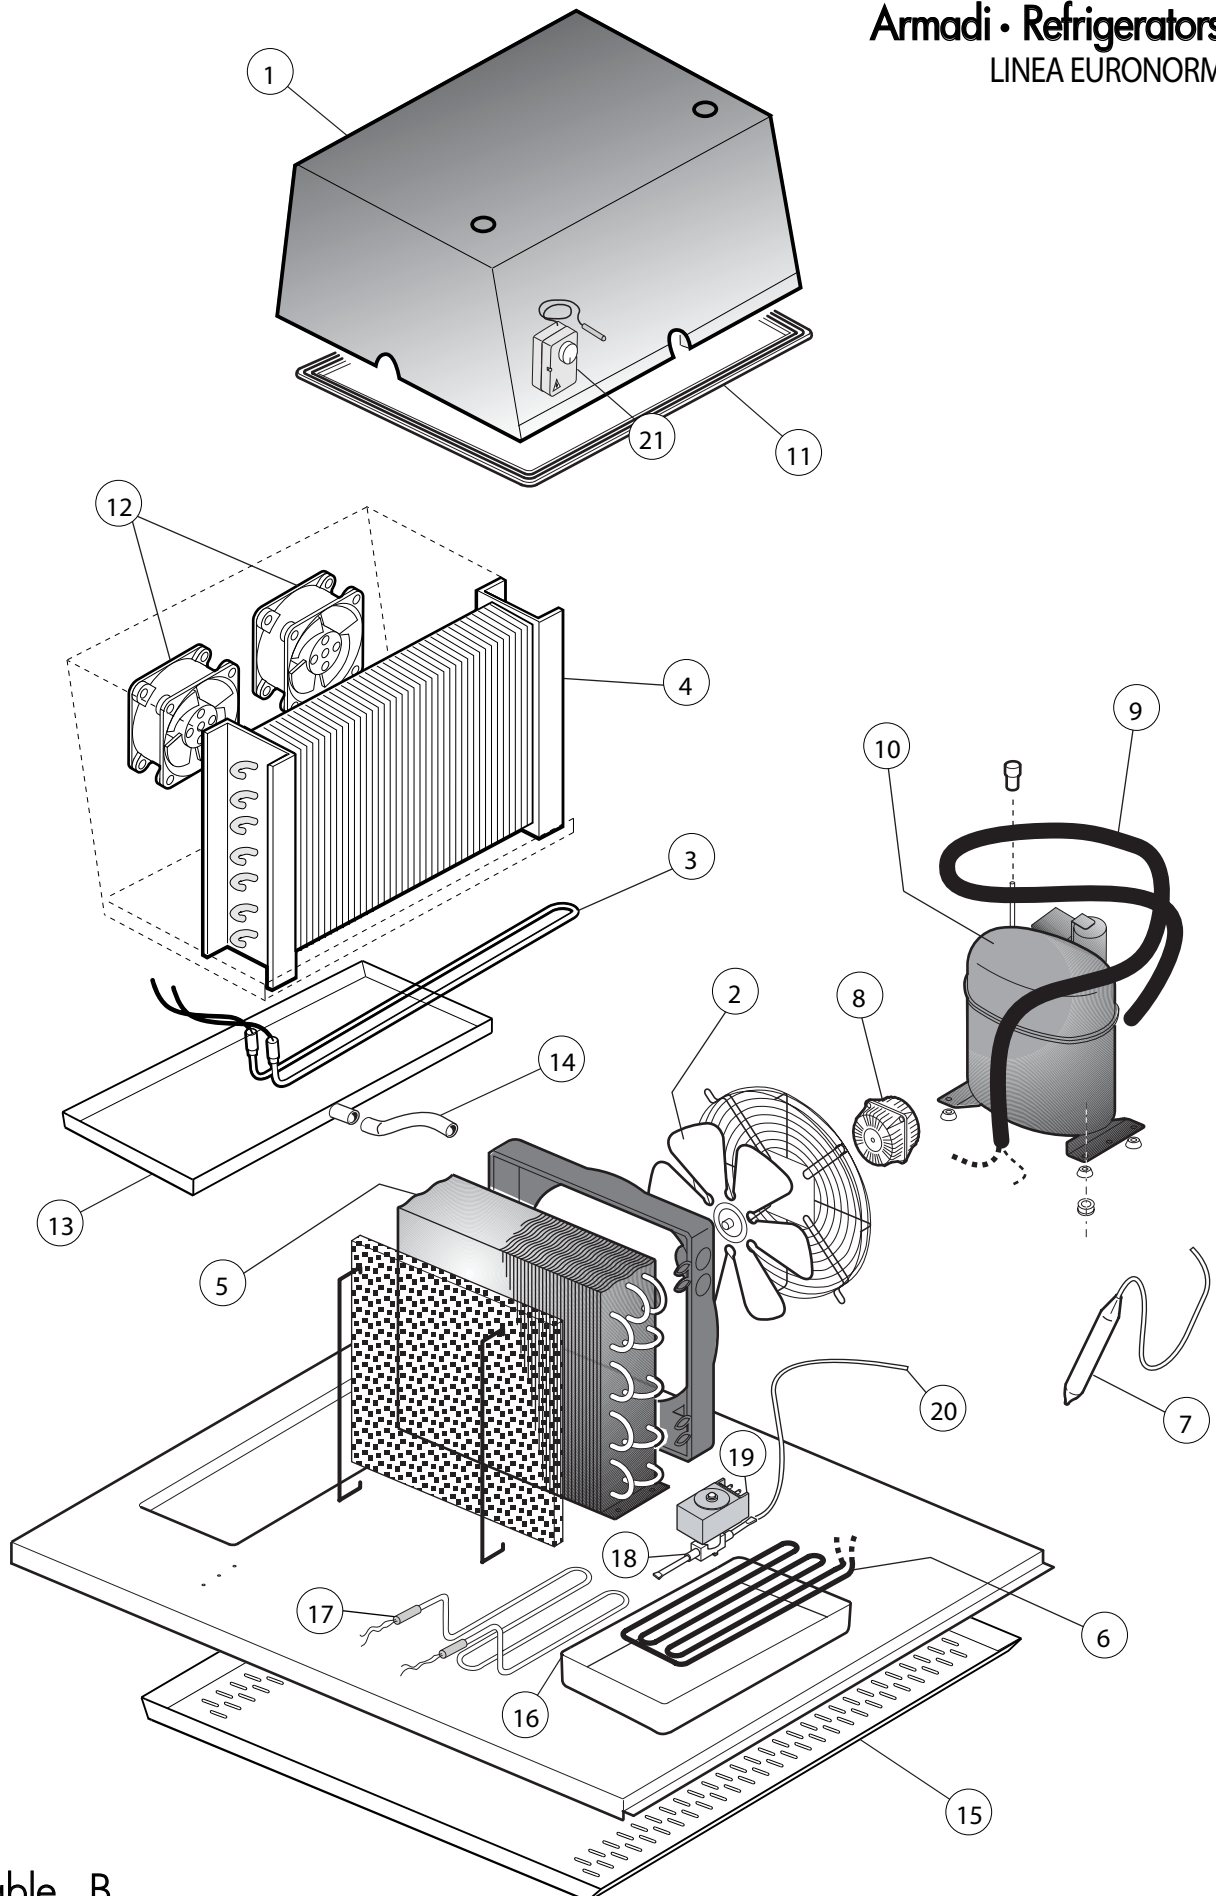

Armadi • Refrigerators

LINEA EURONORM

Table_B

EDITION 11 2013

FRNC3E10152405F • AS-EN2