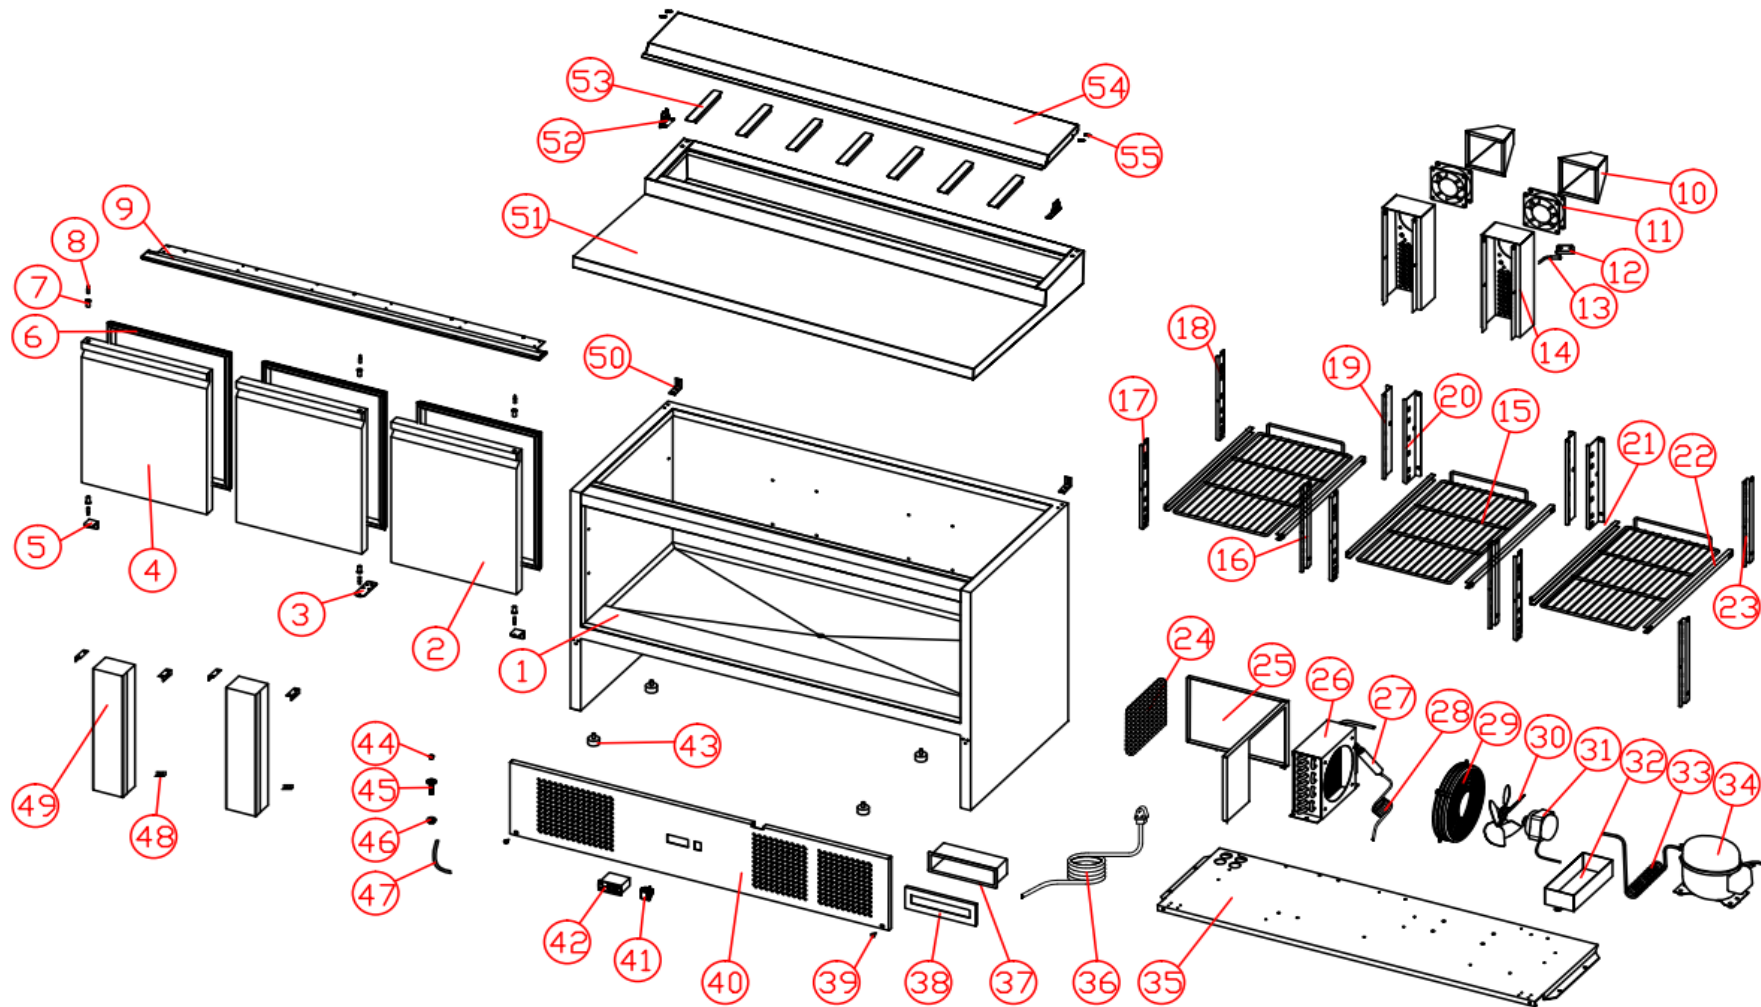

ecofrost

7950.5060

R290

Onderdelen informatie

Erzatzteil information

Spare part information

Information de pièces

ecofrost

7950.5060

POS:	Art.No.:	Omschrijving:	Aantal:
1		cabinet	1
2	CS9338.3820	door(right)	2
3	CS9338.3970	bottom middle hinge	1
4	CS9338.3760	door(left)	1
5	CS9338.3975	bottom hinge	2
6	CS9338.3355	door gasket	3
7	CS9338.3275	door axis sleeve	6
8	CS9338.3900	hinge axis	6
9		upper hinge	1
10	CS9338.3825	air guide cover	2
11	CS9338.3540	eva. Fan	2
12		probe cover	1
13	CS9338.3515	probe	1
14		fan base	2
15	CS9338.3025	shelf	3
16		beam hang strip(right)	3
17		beam hang strip(left)	3
18		side rear hang strip(left)	1
19		rear hang strip(right)	2
20	CS9338.3330	rear hang strip(left)	2
21		left shelf guide	3
22		right shelf guide	3
23	CS9338.3330	side rear hang strip(right)	1
24	CS9338.3245	dryer filter	1
25		wind cover	1
26	CS9338.3455	condenser	1
27	CS9338.3370	dryer filter	1
28	CS9338.3190	capillary	1
29	CS9338.3585	cond.fan cover	1
30	CS9338.3215	cond. Fan blade	1
31	CS9338.3615	cond. Fan motor	1
32	CS9338.3225	outer drain pan	1
33		high pressure pipe	1
34	CS9390.2455	compressor	1
35		cooling unit board	1
36	CS9338.3530	power cord	1
37	CS9338.3930	plastic water-proof box	1
38	CS9338.3935	plastic water-proof box cover	1
39		large plastic button	2
40		panel	1
41	CS9344.0105	power switch	1
42	CS9338.3545	controller	1
43	CS9338.3110	feet	4

<i>POS:</i>	<i>Art.No.:</i>	<i>Omschrijving:</i>	<i>Aantal:</i>
44	CS9338.3205	water plug	1
45	CS9338.3205	drain-pipe	1
46	CS9338.3205	drain-pipe but	1
47	CS9338.3965	PVC drain-pipe	1
48		middle beam connect	6
49		middle beam	2
50		top fixing plate	2
51		counter top	1
52	CS9338.3010	hinge axis base	2
53		cachepot	7
54		cover	1
55	CS9338.3950	cover axis	4