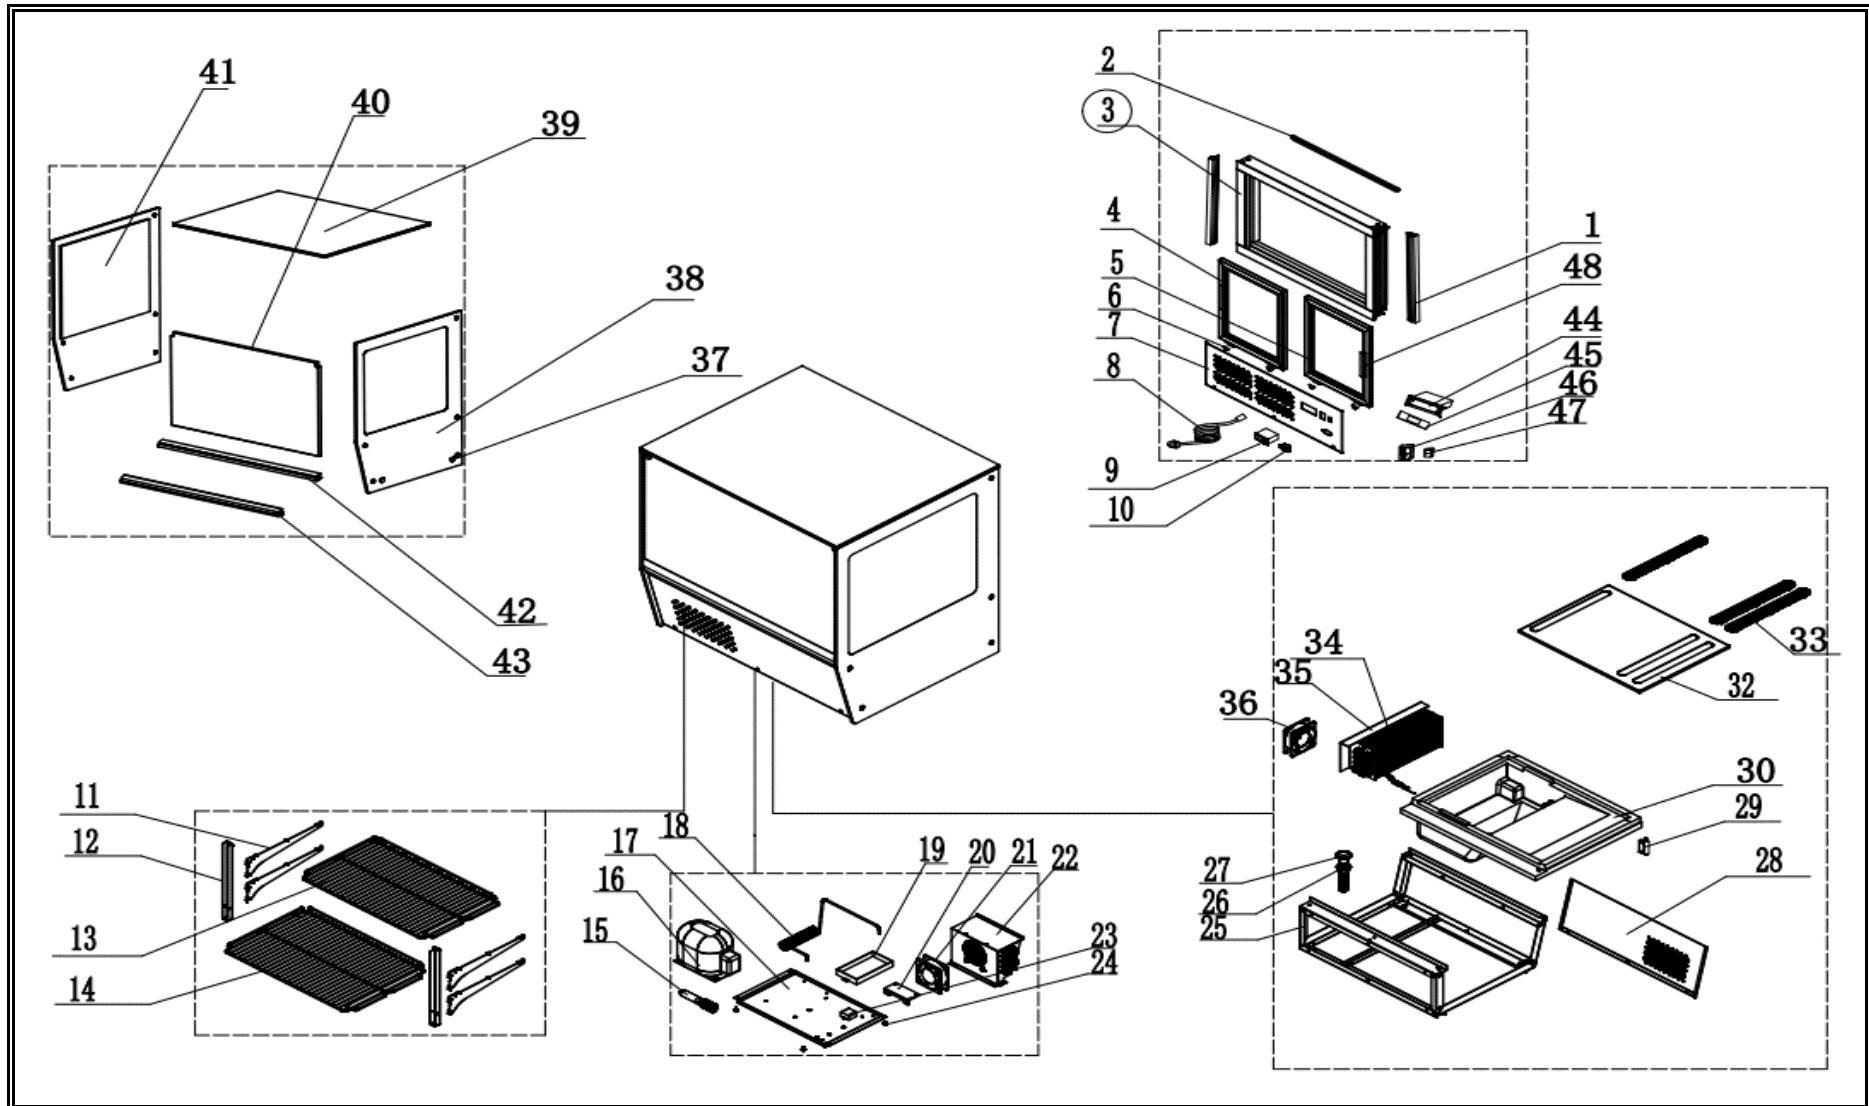

7450.0670

R600a

Onderdelen informatie
Erzatzteil information
Spare part information
Information de pièces

POS:	Art.No.:	Omschrijving:	Aantal:
1		Gasket	2PCS
2		Led Lamp	1PC
3		Door Frame	1PC
4		Back Glass Door	1PC
5		Front Glass Door	1PC
6		Door Pulley	4PCS
7		Front Pandel	1PC
8		Plug	1PC
9	CS9338.3545	Thermostat	1PC
10		Connector Plugs	1PC
11		Shelf Support Right	2PCS
11a		Shelf Support Left	2PCS
12		Support Left	1PC
12a		Support Right	1PC
13		Upper Shelf	1PC
14		Lower Shelf	1PC
15		Filter	1PC
16	CS9390.2771	Compressor	1PC
17		Unit Board	1PC
18		Discharge Pipe	1PC
19	CS9338.2176	Water Box	1PC
20		Fan Support	1PC
21	CS9999.0136	Condenser Fan	1PC
22		Condenser	1PC
23		Transformer	1PC
24		Feet	4PCS
25		Frame Work	1PC
26		Drain Pipe	1PC
27		Drain Pipe Nut	1PC
28		Back Board	1PC
29		Sensor Fixed Box	1PC
30		Heat Insulation Box	1PC
32		Inner Bottom Plate	1PC
33		Circulation Tuyere	3PCS
34		Evaporator	1PC
35		Fan Board	1PC
36	CS9999.0136	Circle Fan	1PC
37		Hex Domed Cap Nut	10pcs
37a		Hex Domed Cap Nut	10pcs
37b		Hex Domed Cap Nut	10pcs
37c		Hex Domed Cap Nut	10pcs
38		Side Glass Left	1PC
39		Top Glass	1PC

POS:	Art.No.:	Omschrijving:	Aantal:
40		Front Glass	1PC
41		Side Glass right	1PC
42		CURVER GLASS HOLDER	1PC
43		BODY PROTECTOR FRAME	1PC
44		Thermostat Box	1PC
45		Thermostat Box Support	1PC
46	CS9108.0244	Main Switch	1PC
47	CS9993.4036	Lamp Switch	1PC
48		Handle	2PCS