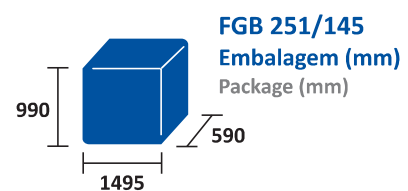

#### FGB PO | FGB APO

- Internal Dimension  
FGB 240/125 | W920 x D460 x H737mm  
FGB 251/145 | W1120 x D460 x H737mm
- Inside Surface (White Skinplate) | Inox AISI 304
- Outside Surface (Black Skinplate) | Inox AISI 430
- Polyurethane Water Base Insulation
- Ventilated Cold
- LED Lighting
- Digital Thermostat
- Automatic Defrost
- 2 Removable Shelves in Plastified Steel for Door
- Capacity for 3 Bottles 33cl in High
- Adjustable Feet
- Extractable Motor Area for Easy Maintenance or Technical Service

Código Code	Modelo Model	Largura Width	Profundidade Depth	Altura Height	Volume Volume	Peso Weight	Potência Power	Consumo Consumption	Portas Doors	Gás Gas
800990	FGB 240/125 PO	1255mm	565mm	890/905mm	312   229	80   102	320W	1619 kwh/ano kwh/year	2   PO	R 290
800991	FGB 251/145 PO	1455mm	565mm	890/905mm	379   283	85   107	340W	1629 kwh/ano kwh/year	2   PO	R 290
800992	FGB 240/125 APO	1255mm	565mm	890/905mm	312   229	80   102	320W	1619 kwh/ano kwh/year	2   PO	R 290
800993	FGB 251/145 APO	1455mm	565mm	890/905mm	379   283	85   107	340W	1629 kwh/ano kwh/year	2   PO	R 290

### ↪ Opcionais Optional

Reforço Embalagem 25€ | 30€  
Package Reinforcement

Embalagem Marítima 65€ | 75€  
Seaworthy Package

Capacidade Carga (unid) Load capacity (unit)	TIR	20"	40"
	82	28	58

Capacidade Carga (unid) Load capacity (unit)	TIR	20"	40"
	78	28	56