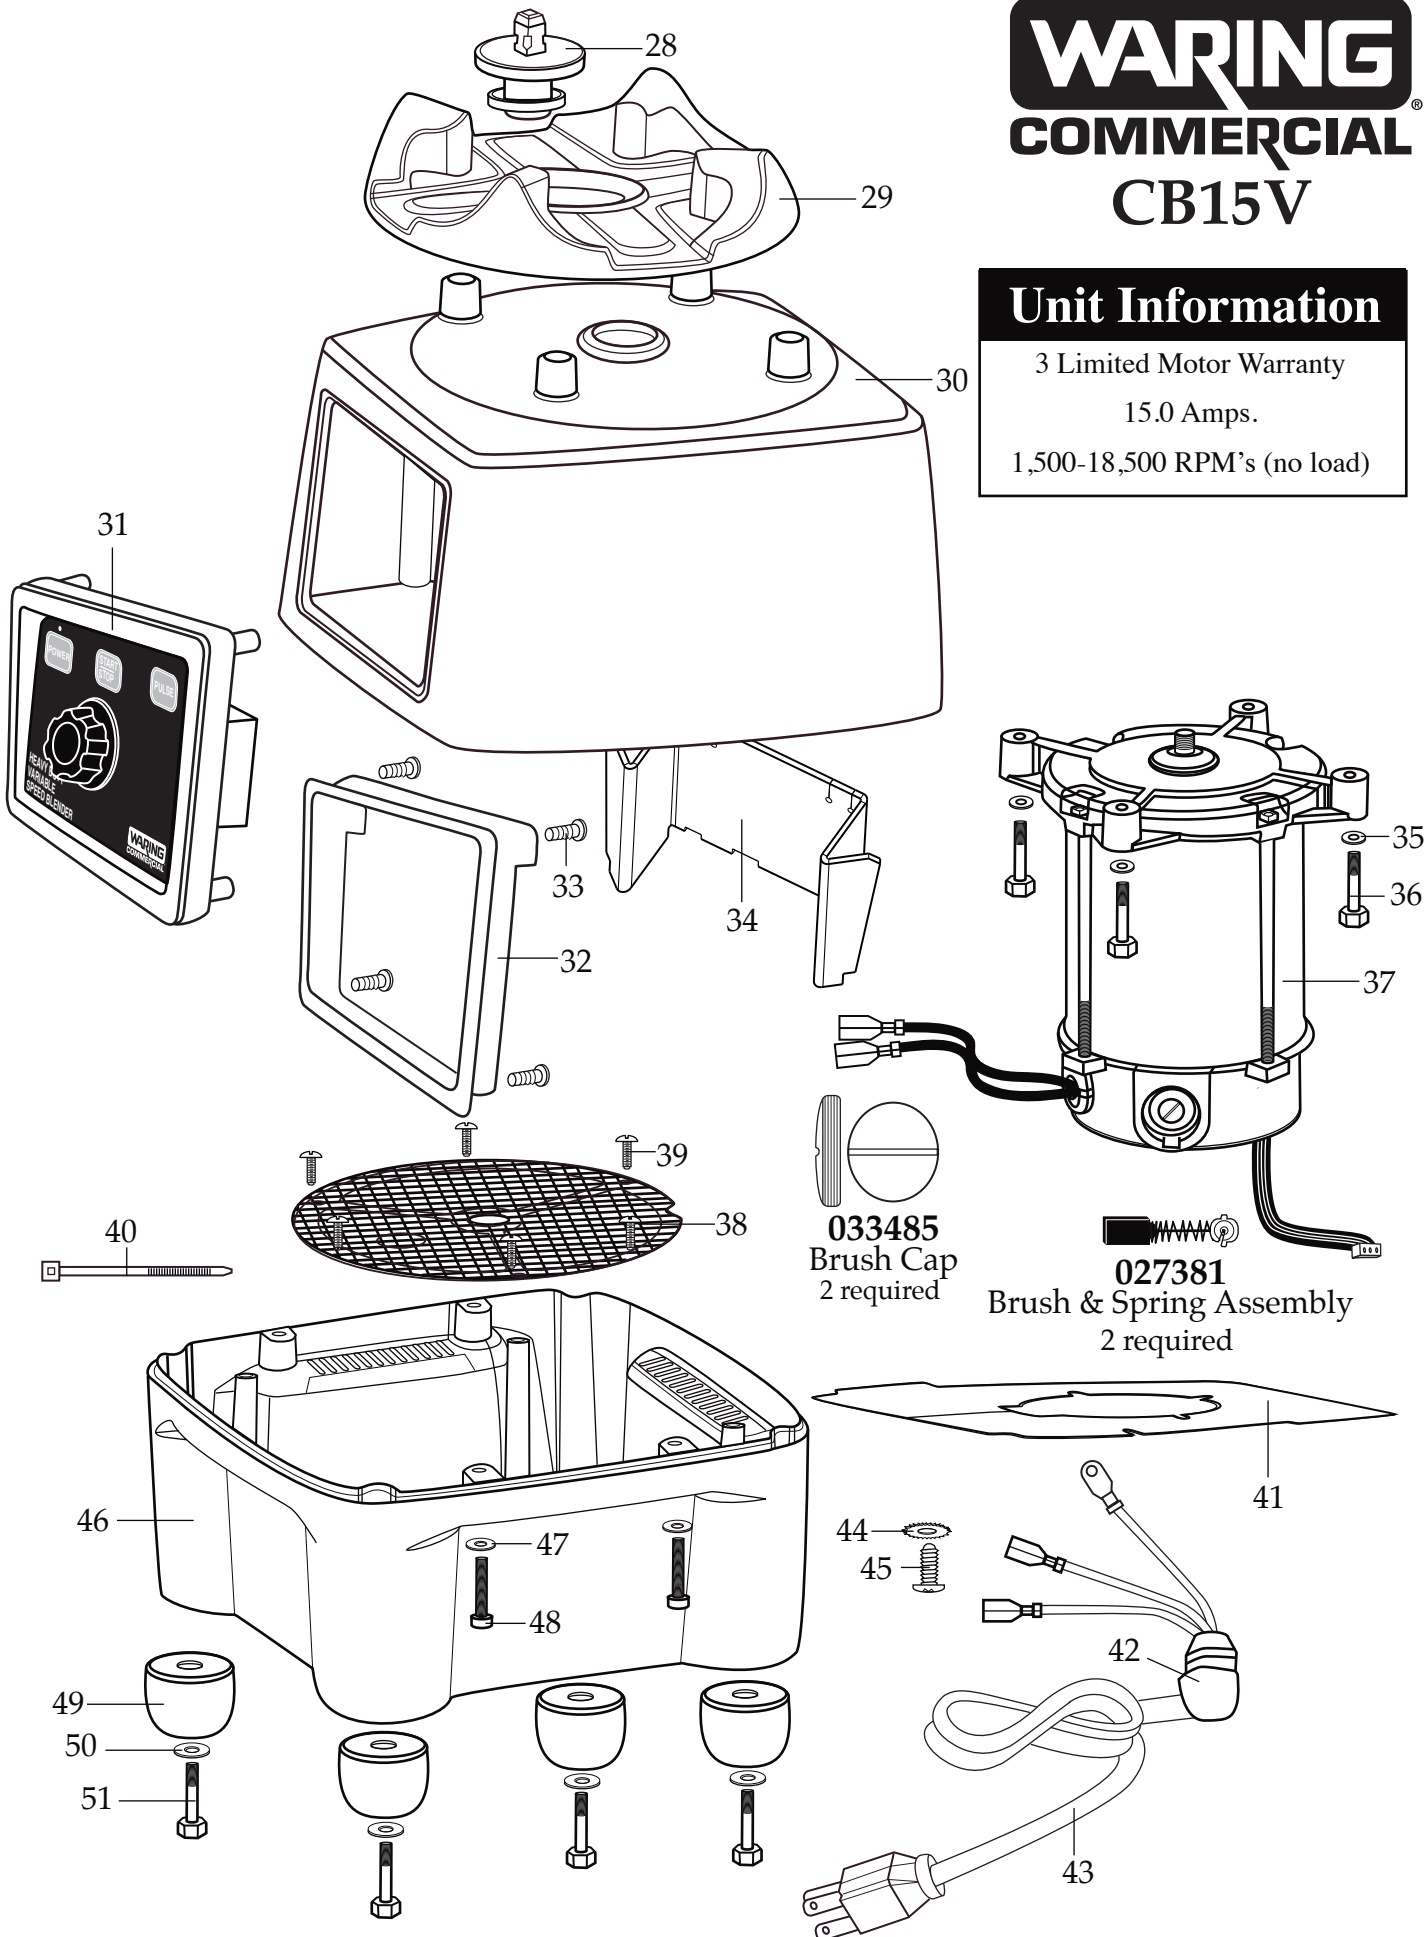

704350 - Container Complete with Stainless Steel Lid

WARING COMMERCIAL CB15V

Unit Information

3 Limited Motor Warranty
15.0 Amps.
1,500-18,500 RPM's (no load)

Illustration #	Part #	Description
1	024000	Outer Lid-polycarbonate for hot blending
2	026496	Gasket for plastic outer lid
3	023998	Baffle Cup for hot blending lid
4	002972	Cap Nut
5	027581	Washer-flat
6	027683	Blade
7	018389	"O" Ring
8	027582	Bearing Cap
9	018390	"V" Ring-small
10	023934	Bearing Holder
11	004946	Washer
12	018386	Bearing
13	023926	Spacer
14	023907	Spring Washer
15	023927	Retaining Ring
16	023906	"V" Ring-large
17	023933	Drive Shaft
18	025817	Key
19	028530	Cover Insert
20	028226	Outer Lid
21	008791	Latch Wire 3 Req.'d
22	502773	Bracket Assembly (spot welded to container 3 required)
23	023909	Double Handle Container
24	502977	Blending Assembly (complete)
25	004949	Gasket for container base
26	025571	Container Support (container base)
27	012008	Lock Nut
28	503328	Coupling
29	025871	Jar Pad
30	028025	Top Housing
31	030201	Control Panel Assembly
32	029888	Control Panel Rear
33	026497	Screw (4 required)

Illustration #	Part #	Description
34	030453	Control Panel Baffle
35	002984	Washer (4 required)
36	016691	Screw (4 required)
37	503323	Motor with Sensor
38	018791	Screen
39	026500	Screw (6 required)
40	013731	Cable Tie (5 required)
41	026318	Baffle
42	018811	Strain Relief
43	503329	Cord Set
44	002943	Washer for ground
45	027278	Screw for ground
46	026317	Bottom Housing
47	002984	Washer (4 required)
48	026412	Screw (4 required)
49	026296	Foot (4 required)
50	018314	Washer (4 required)
51	026493	Screw (4 required)