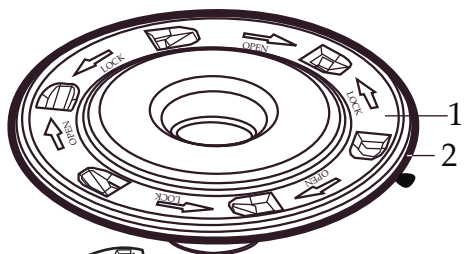

WARING
COMMERCIAL

CB15V

One Gallon Variable Speed Blender

CBL10
 Hot Blending Lid
 (optional)

502977
 Blending Assembly

013304
 NSF Seal

502235 - Container with Blending Assembly

704587 - Container Complete with Lid

704350 - Container Complete with Stainless Steel Lid

WARING COMMERCIAL CB15V

Unit Information

3 Limited Motor Warranty
15.0 Amps.
1,500-18,500 RPM's (no load)

Illustration #	Part #	Description
1	024000	Outer Lid-polycarbonate for hot blending
2	026496	Gasket for plastic outer lid
3	023998	Baffle Cup for hot blending lid
4	002972	Cap Nut
5	027581	Washer-flat
6	027683	Blade
7	018389	"O" Ring
8	027582	Bearing Cap
9	018390	"V" Ring-small
10	023934	Bearing Holder
11	004946	Washer
12	018386	Bearing
13	023926	Spacer
14	023907	Spring Washer
15	023927	Retaining Ring
16	023906	"V" Ring-large
17	023933	Drive Shaft
18	025817	Key
19	028530	Cover Insert
20	028226	Outer Lid
21	008791	Latch Wire 3 Req.'d
22	502773	Bracket Assembly (spot welded to container 3 required)
23	023909	Double Handle Container
24	502977	Blending Assembly (complete)
25	004949	Gasket for container base
26	025571	Container Support (container base)
27	012008	Lock Nut
28	503328	Coupling
29	025871	Jar Pad
30	028025	Top Housing
31	030201	Control Panel Assembly
32	029888	Control Panel Rear
33	026497	Screw (4 required)

Illustration #	Part #	Description
34	030453	Control Panel Baffle
35	002984	Washer (4 required)
36	016691	Screw (4 required)
37	503323	Motor with Sensor
38	018791	Screen
39	026500	Screw (6 required)
40	013731	Cable Tie (5 required)
41	026318	Baffle
42	018811	Strain Relief
43	503329	Cord Set
44	002943	Washer for ground
45	027278	Screw for ground
46	026317	Bottom Housing
47	002984	Washer (4 required)
48	026412	Screw (4 required)
49	026296	Foot (4 required)
50	018314	Washer (4 required)
51	026493	Screw (4 required)