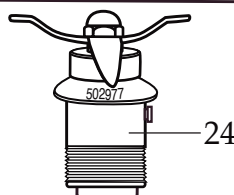

WARING
COMMERCIAL

CB15V

One Gallon Variable Speed Blender

CBL10
 Hot Blending Lid
 (optional)

502977
 Blending Assembly

013304
 NSF Seal

502235 - Container with Blending Assembly

704587 - Container Complete with Lid

704350 - Container Complete with Stainless Steel Lid

WARING COMMERCIAL CB15V

Unit Information

3 Limited Motor Warranty
15.0 Amps.
1,500-18,500 RPM's (no load)

Illustration #	Part #	Description
1	024000	Outer Lid-polycarbonate for hot blending
2	026496	Gasket for plastic outer lid
3	023998	Baffle Cup for hot blending lid
4	002972	Cap Nut
5	027581	Washer-flat
6	027683	Blade
7	018389	"O" Ring
8	027582	Bearing Cap
9	018390	"V" Ring-small
10	023934	Bearing Holder
11	004946	Washer
12	018386	Bearing
13	023926	Spacer
14	023907	Spring Washer
15	023927	Retaining Ring
16	023906	"V" Ring-large
17	023933	Drive Shaft
18	025817	Key
19	028530	Cover Insert
20	028226	Outer Lid
21	008791	Latch Wire 3 Req.'d
22	502773	Bracket Assembly (spot welded to container 3 required)
23	023909	Double Handle Container
24	502977	Blending Assembly (complete)
25	004949	Gasket for container base
26	025571	Container Support (container base)
27	012008	Lock Nut
28	503328	Coupling
29	025871	Jar Pad
30	028025	Top Housing
31	030201	Control Panel Assembly
32	029888	Control Panel Rear
33	026497	Screw (4 required)