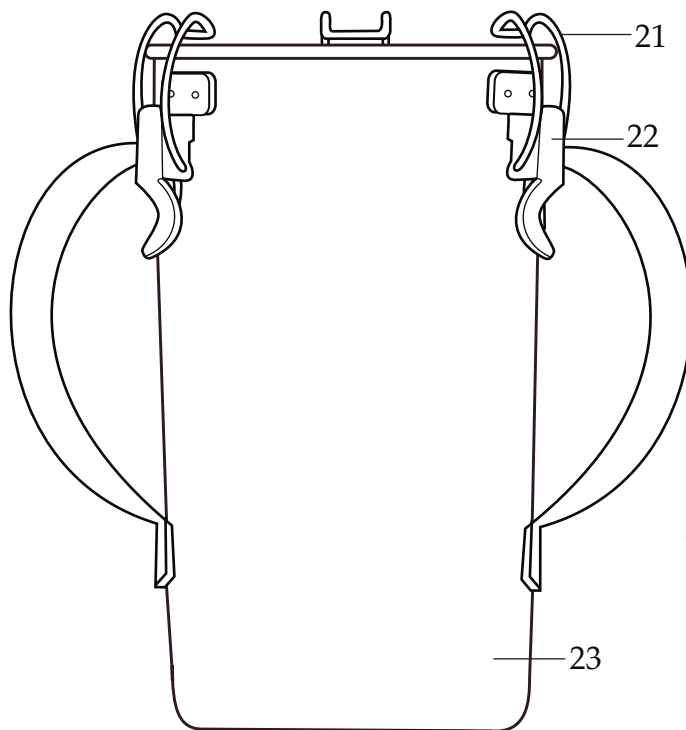

WARING
COMMERCIAL

CB15V

One Gallon Variable Speed Blender

CBL10
 Hot Blending Lid
 (optional)

502977
 Blending Assembly

013304
 NSF Seal

502235 - Container with Blending Assembly

704587 - Container Complete with Lid

704350 - Container Complete with Stainless Steel Lid

WARING COMMERCIAL CB15V

Unit Information

3 Limited Motor Warranty
15.0 Amps.
1,500-18,500 RPM's (no load)

Illustration #	Part #	Description
1	024000	Outer Lid-polycarbonate for hot blending
2	026496	Gasket for plastic outer lid
3	023998	Baffle Cup for hot blending lid
4	002972	Cap Nut
5	027581	Washer-flat
6	027683	Blade
7	018389	"O" Ring
8	027582	Bearing Cap
9	018390	"V" Ring-small
10	023934	Bearing Holder
11	004946	Washer
12	018386	Bearing
13	023926	Spacer
14	023907	Spring Washer
15	023927	Retaining Ring
16	023906	"V" Ring-large
17	023933	Drive Shaft
18	025817	Key
19	028530	Cover Insert
20	028226	Outer Lid
21	008791	Latch Wire 3 Req.'d
22	502773	Bracket Assembly (spot welded to container 3 required)
23	023909	Double Handle Container
24	502977	Blending Assembly (complete)
25	004949	Gasket for container base
26	025571	Container Support (container base)
27	012008	Lock Nut
28	503328	Coupling
29	025871	Jar Pad
30	028025	Top Housing
31	030201	Control Panel Assembly
32	029888	Control Panel Rear
33	026497	Screw (4 required)

Illustration #	Part #	Description
34	030453	Control Panel Baffle
35	002984	Washer (4 required)
36	016691	Screw (4 required)
37	503323	Motor with Sensor
38	018791	Screen
39	026500	Screw (6 required)
40	013731	Cable Tie (5 required)
41	026318	Baffle
42	018811	Strain Relief
43	503329	Cord Set
44	002943	Washer for ground
45	027278	Screw for ground
46	026317	Bottom Housing
47	002984	Washer (4 required)
48	026412	Screw (4 required)
49	026296	Foot (4 required)
50	018314	Washer (4 required)
51	026493	Screw (4 required)