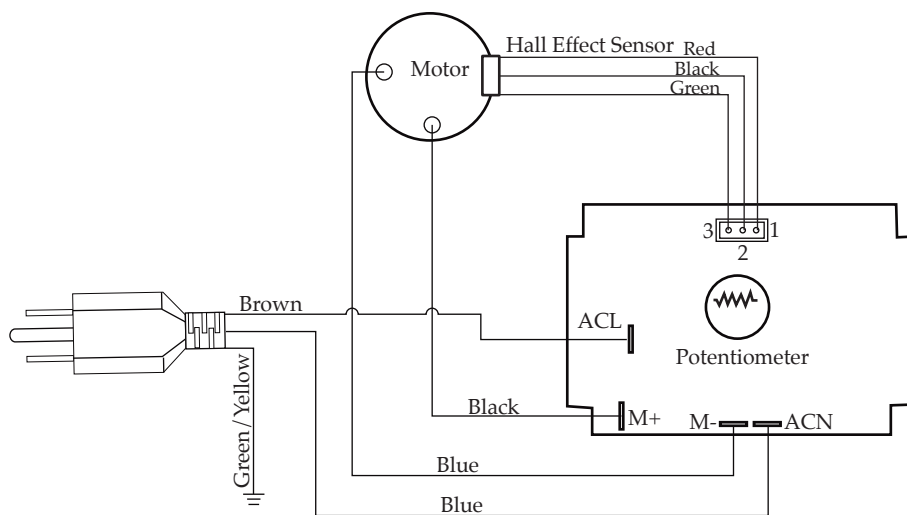

Illustration #	Part #	Description
34	030453	Control Panel Baffle
35	002984	Washer (4 required)
36	016691	Screw (4 required)
37	503323	Motor with Sensor
38	018791	Screen
39	026500	Screw (6 required)
40	013731	Cable Tie (5 required)
41	026318	Baffle
42	018811	Strain Relief
43	503329	Cord Set
44	002943	Washer for ground
45	027278	Screw for ground
46	026317	Bottom Housing
47	002984	Washer (4 required)
48	026412	Screw (4 required)
49	026296	Foot (4 required)
50	018314	Washer (4 required)
51	026493	Screw (4 required)