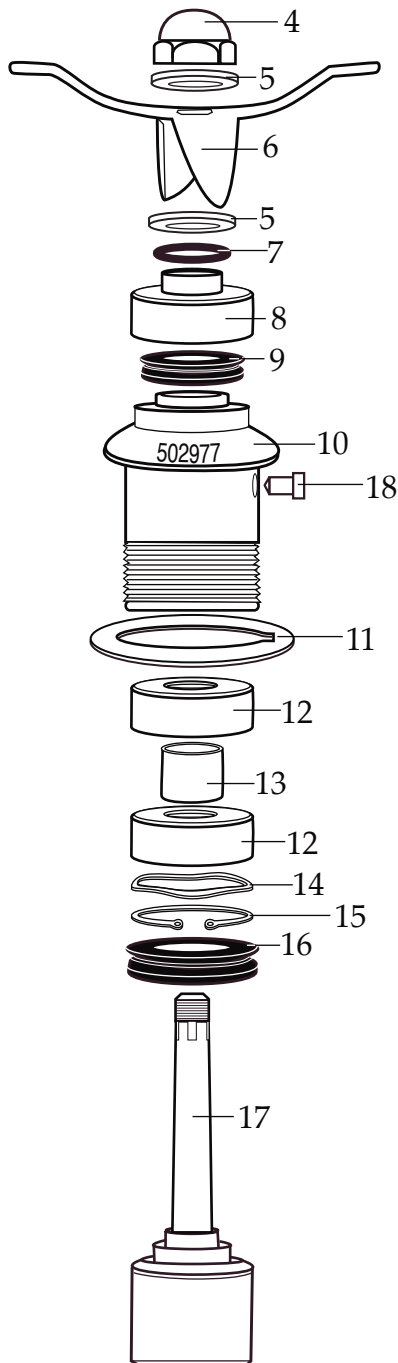

WARING
COMMERCIAL

CB15V

One Gallon Variable Speed Blender

CBL10
 Hot Blending Lid
 (optional)

502977
 Blending Assembly

013304
 NSF Seal

502235 - Container with Blending Assembly

704587 - Container Complete with Lid

Illustration #	Part #	Description
34	030453	Control Panel Baffle
35	002984	Washer (4 required)
36	016691	Screw (4 required)
37	503323	Motor with Sensor
38	018791	Screen
39	026500	Screw (6 required)
40	013731	Cable Tie (5 required)
41	026318	Baffle
42	018811	Strain Relief
43	503329	Cord Set
44	002943	Washer for ground
45	027278	Screw for ground
46	026317	Bottom Housing
47	002984	Washer (4 required)
48	026412	Screw (4 required)
49	026296	Foot (4 required)
50	018314	Washer (4 required)
51	026493	Screw (4 required)

Wiring Diagram

Illustration #	Part #	Description
34	030453	Control Panel Baffle
35	002984	Washer (4 required)
36	016691	Screw (4 required)
37	503323	Motor with Sensor
38	018791	Screen
39	026500	Screw (6 required)
40	013731	Cable Tie (5 required)
41	026318	Baffle
42	018811	Strain Relief
43	503329	Cord Set
44	002943	Washer for ground
45	027278	Screw for ground
46	026317	Bottom Housing
47	002984	Washer (4 required)
48	026412	Screw (4 required)
49	026296	Foot (4 required)
50	018314	Washer (4 required)
51	026493	Screw (4 required)