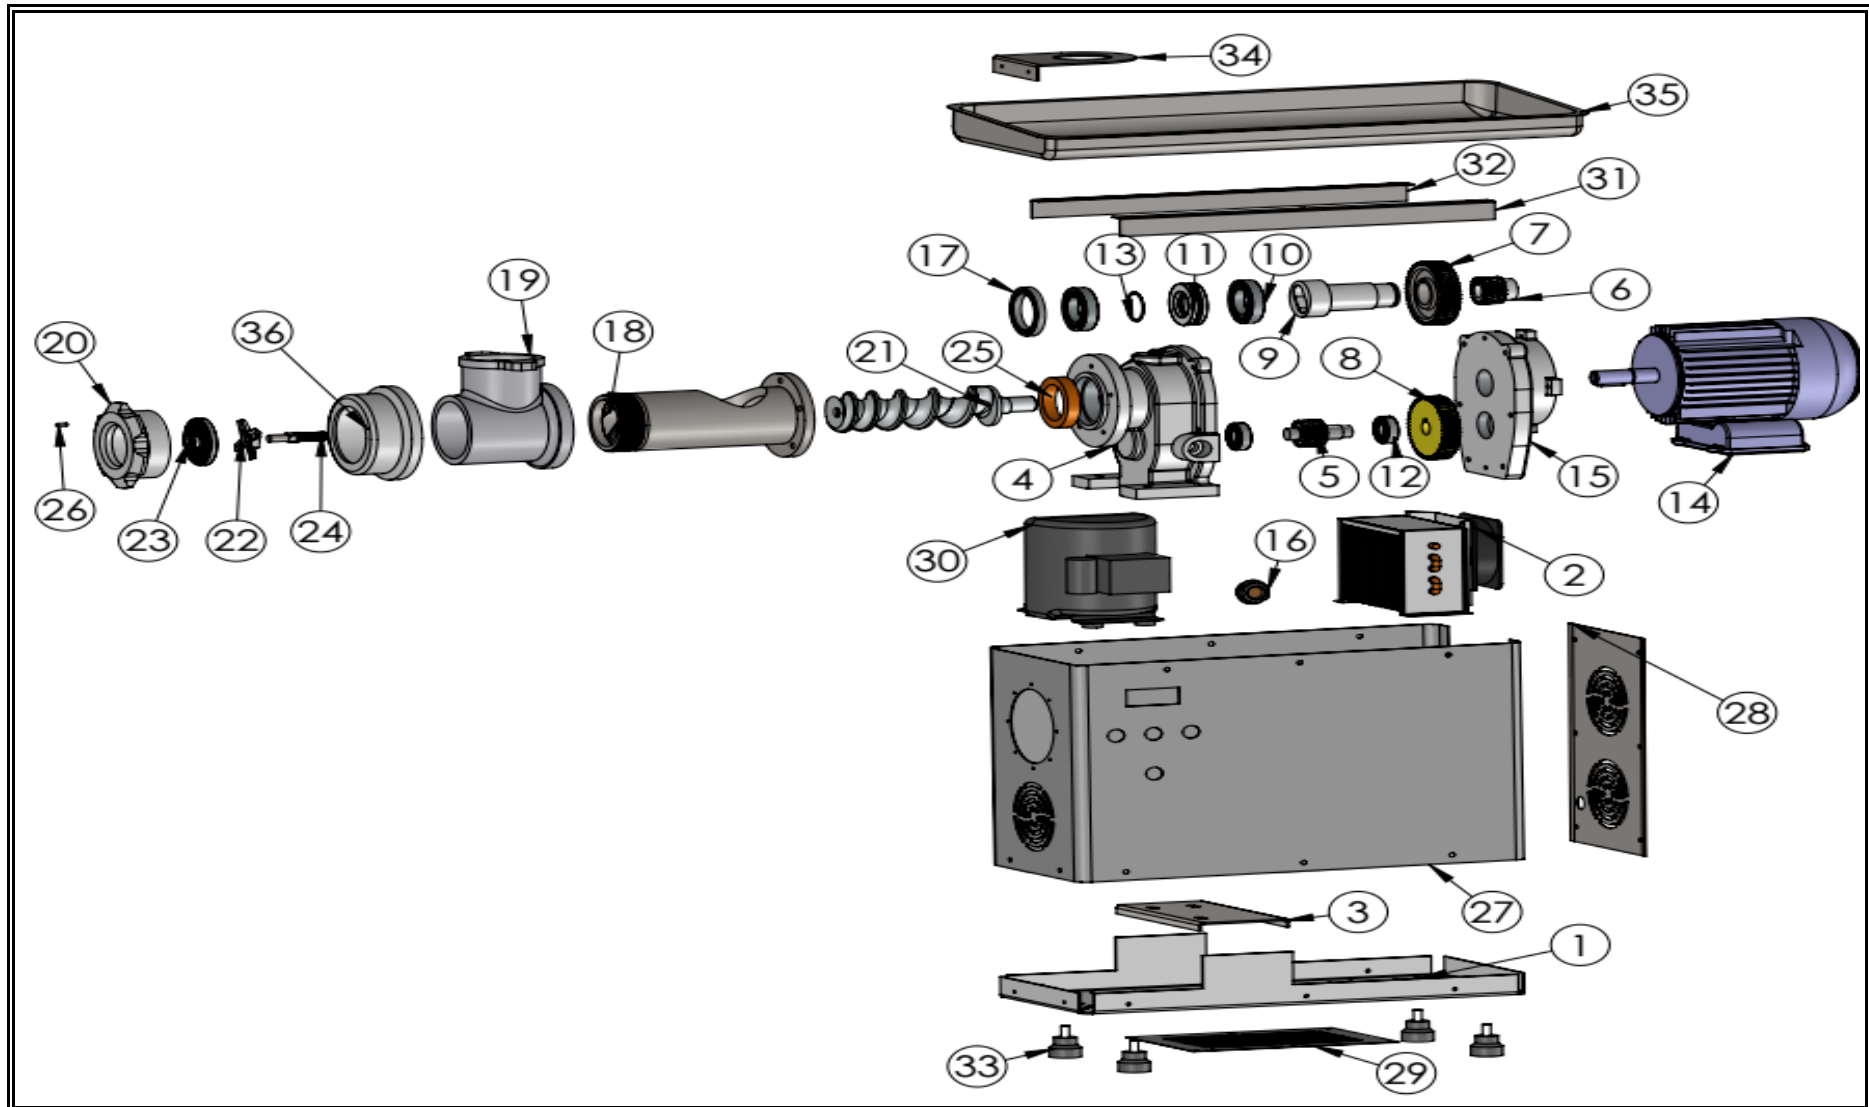

**7054.0066 - 7054.0067**

Onderdelen informatie  
Erzatzteil information  
Spare part information  
Information de pièces

POS:	Art.No.:	Omschrijving:	Aantal:
1		Bottom Chassis	1
2		Cooling Fan	1
3		Bottom Chassis	1
4		Gear Box	1
5		Pinion Gear	1
6		Motor Gear	1
7		Clutch Gear	1
8		Plastic Gear	1
9		Clutch Shaft	1
10		Ball Bearing	2
11		Ball Bearing	1
12	9725.0032	Ball Bearing	2
13		Clutch Bearing Washer	1
14		Motor	1
15		Gearbox Cover	1
16		Oil Sight	1
17		Sealing	1
18		Head	1
19		Throat	1
20		Ring	1
21		Pig Casting Pusher	1
22	9280.2680	Knife	1
23	DIV.	Grinder Plate (3,0-3,5-4,5-6,0-8,0-10,0-12,0)	1
24		Top End	1
25		Sealing	1
26		Plate Pin	1
27		Cooled Sheet	1
28		Cooled Rear Sheet	1
29		Filter Galvanise	1
30		Cooling Motor	1